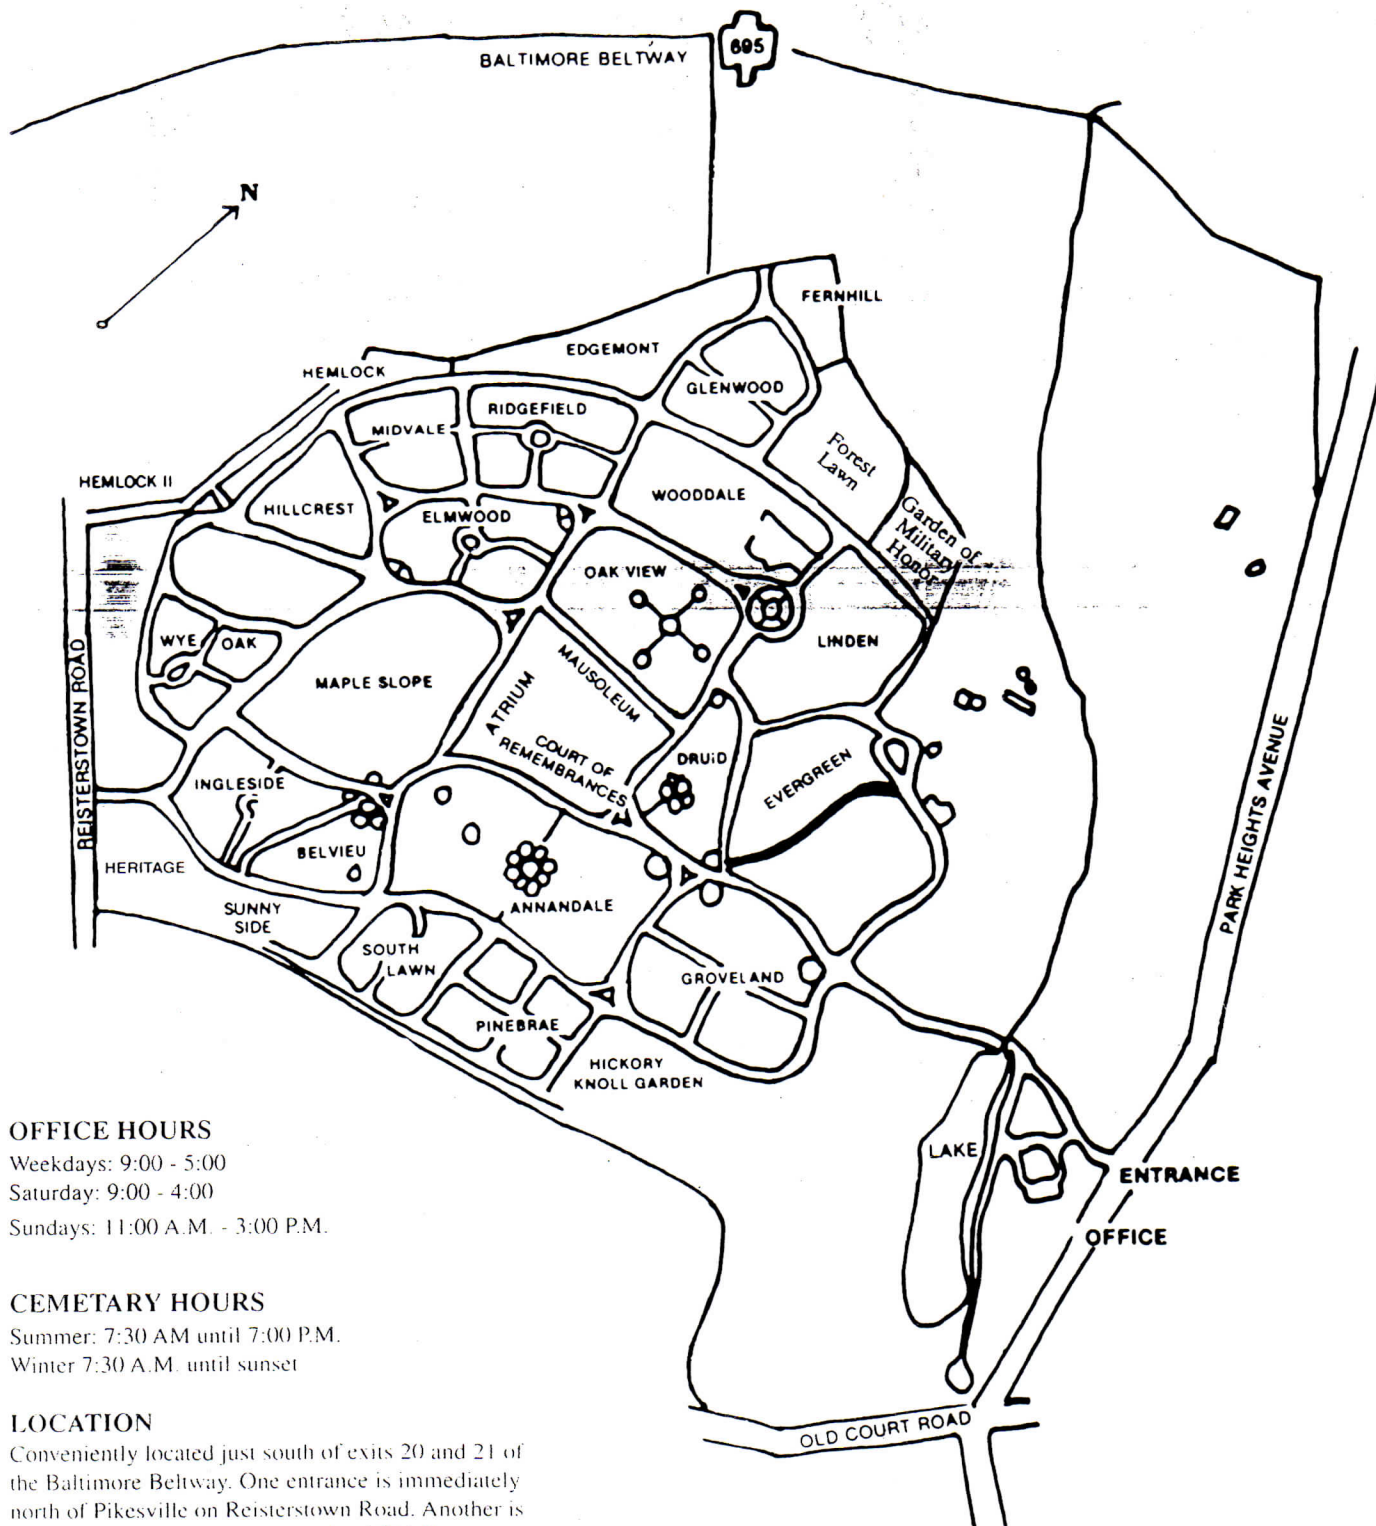

MAP OF DRUID RIDGE CEMETERY BALTIMORE, MARYLAND

OFFICE HOURS

Weekdays: 9:00 - 5:00
 Saturday: 9:00 - 4:00
 Sundays: 11:00 A.M. - 3:00 P.M.

CEMETARY HOURS

Summer: 7:30 AM until 7:00 P.M.
 Winter 7:30 A.M. until sunset

LOCATION

Conveniently located just south of exits 20 and 21 of the Baltimore Beltway. One entrance is immediately north of Pikesville on Reisterstown Road. Another is on Park Heights Avenue just north of Old Court Road. The office is located at the Park Heights Avenue entrance.